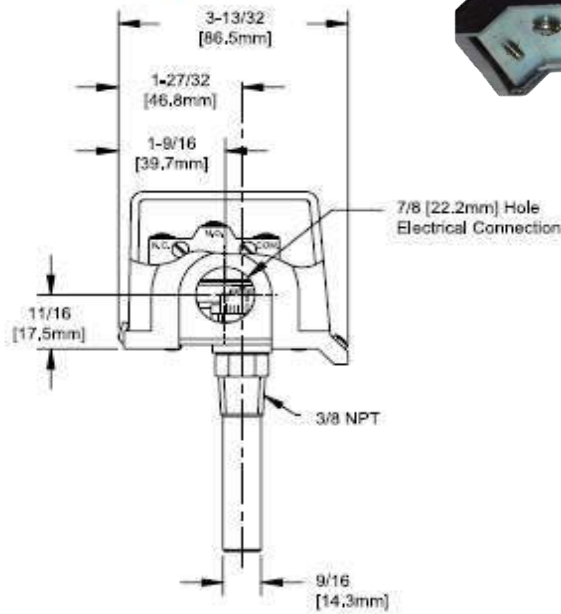

EXTERNAL HI-LIMIT SWITCH

Model # B54-103-W146

Types B54, C54, C54A

Types B54, C54

Model	Adjustable Set Point Range		Max. Temperature		Scale*** Division		Stem Size NPT x BT (inches)
	°F	°C	°F	°C	°F	°C	

B54, B54S, C54, C54S, C54A, C54AS, Brass immersion stem

103	0 to 225	-17.8 to 107.2	250	121.1	10	5	3/8 x 2-1/8
-----	----------	----------------	-----	-------	----	---	-------------

HydroTher

www.HydroTher.com

5170A TIMBERLEA BLVD., MISSISSAUGA, ONTARIO, CANADA L4W 2S5