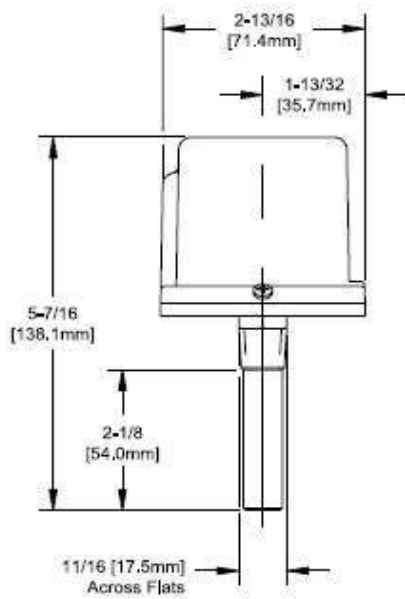

EXTERNAL HI-LIMIT SWITCH

Model # B54-103-W146

Types B54, C54, C54A

Types B54, C54

Model	Adjustable Set Point Range		Max. Temperature		Scale*** Division		Stem Size NPT x BT (inches)
	°F	°C	°F	°C	°F	°C	

B54, B54S, C54, C54S, C54A, C54AS, Brass immersion stem

103	0 to 225	-17.8 to 107.2	250	121.1	10	5	3/8 x 2-1/8
-----	----------	----------------	-----	-------	----	---	-------------

HydroTher

www.HydroTher.com

5170A TIMBERLEA BLVD., MISSISSAUGA, ONTARIO, CANADA L4W 2S5