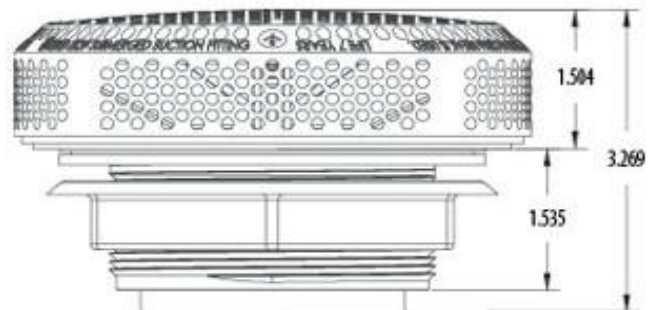

Waterway Sidewall Suction Cover

640-3797 V

FEATURES:

- New Super Hi-Flo Rating of 251 GPM (portable spas only)
- Available in 2" and 2 ½" S sizes

SPECIFICATIONS:

- Total Open Area: 9.02 sq. in.

Hydro  **Ther**