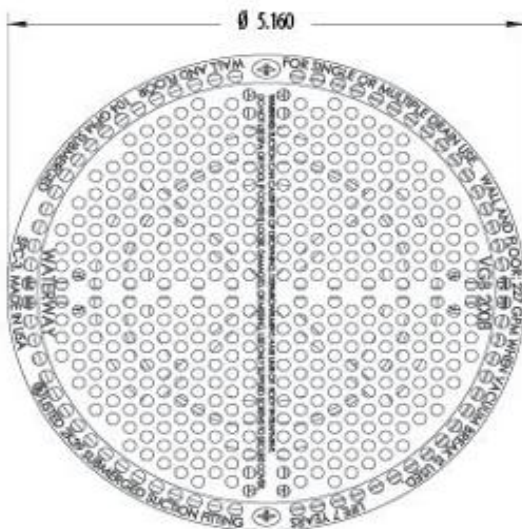

Waterway Sidewall Suction Cover

640-3797 V

FEATURES:

- New Super Hi-Flo Rating of 251 GPM (portable spas only)
- Available in 2" and 2 ½" S sizes

SPECIFICATIONS:

- Total Open Area: 9.02 sq. in.

Hydro  **Ther**